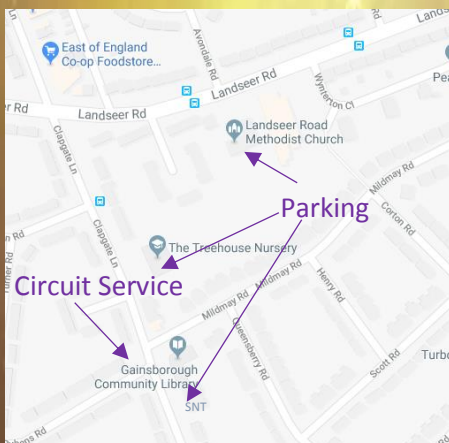

CIRCUIT SERVICE

Gainsborough Community Library

Clapgate Lane

Ipswich, IP3 0RL

Sunday 4th Februry 2018

6.30pm

This evening service will also celebrate the outreach work from Landseer Road Methodist Church.

Parking is available in the Safer Neighbourhood Team and Tree House Children's centre car park's or at Landseer Road Methodist Church which is a 2 minute walk away.